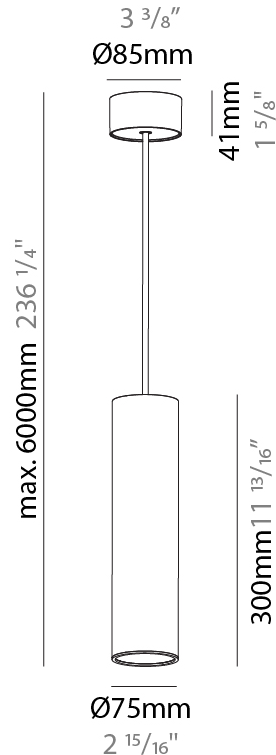

GENERAL

Series: Hangover
Subseries: Hangover Monopoint Surface Canopy
Brand: Prolicht
Division: Architectural
Mounting Type: Suspension
Mounting Location: Ceiling
Subcategory: Pendant

PHYSICAL

Shape: Cylinder
Diameter (mm): 75
Diameter (in): 2 ¹⁵/₁₆
Height (mm): 300
Height (in): 11 ¹³/₁₆
Max. Overall Height (mm): 2300
Max. Overall Height (in): 90 ⁹/₁₆
Light Distribution: Downlight
Diffuser: Shine Ring 0-6
Fixture Finish: SSR / BKV / CWI / CRY / HAB / LAG / UFT / ITA / RUA / RUR / MIC / FTG / MYG / TWT / LOD / PUS / FRO / FUP / KIA / POP / BLS / SPG / MEY / GOH / GUM / CHC / COM / ABZ / JAG / OBR / MOS / ROR
Fixture Material: Aluminum
Cable Details: 2000mm / 6000mm Cable in White / Black / Orange / Red

ELECTRICAL

Lamp Type: LED (Zhaga Standard)
Input Wattage (W): 10.9
Total Output Wattage (W): 9
Dimming: Non-Dimmable
Driver Included: Yes
Driver Location: Integrated
Driver Type: Constant Current
Driver Class: Class 2
Housing: ENCP3
Input Voltage (V): 120
Constant Current (MA): 500
Upon Request: Remote: 0-10Vdc dimming / Phase dimming 120Vac

LED

Number of LEDs: 1
Color Temperature (°K): 2700 / 3000 / 4000
Max. Delivered Lumen (lm): 923
CRI: >90 CRI
Efficiency (%): 86
Lamp Life (hrs): 50000

OPTICAL

Reflector: 18 / 36 / 52

RATINGS AND CERTIFICATIONS

Certified By: Certified for North American Standards
IP rating: IP20