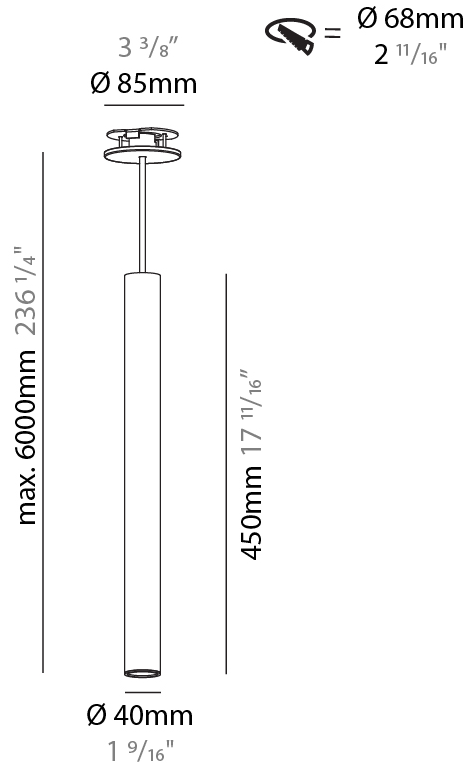

GENERAL

Series: Hangover
Subseries: Hangover Monopoint Recessed Canopy
Brand: Prolicht
Division: Architectural
Mounting Type: Suspension
Mounting Location: Ceiling
Subcategory: Pendant

PHYSICAL

Shape: Cylinder
Diameter (mm): 40
Diameter (in): 1 9/16
Height (mm): 450
Height (in): 17 11/16
Max. Overall Height (mm): 2450
Max. Overall Height (in): 96 7/16
Light Distribution: Downlight
Diffuser: Shine Ring 0-6
Fixture Finish: SSR / BKV / CWI / CRY / HAB / LAG / UFT / ITA / RUA / RUR / MIC / FTG / MYG / TWT / LOD / PUS / FRO / FUP / KIA / POP / BLS / SPG / MEY / GOH / GUM / CHC / COM / ABZ / JAG / OBR / MOS / ROR
Fixture Material: Aluminum
Cable Details: 2000mm / 6000mm Cable in White / Black / Orange / Red
Cut-out Measurements: 68mm / 2 11/16"

ELECTRICAL

Lamp Type: LED (Zhaga Standard)
Input Wattage (W): 10.9
Total Output Wattage (W): 9
Dimming: Non-Dimmable
Driver Included: Yes
Driver Location: Integrated
Driver Type: Constant Current
Driver Class: Class 2
Input Voltage (V): 120
Constant Current (MA): 500
Upon Request: Remote: 0-10Vdc dimming / Phase dimming 120Vac

LED

Number of LEDs: 1
Color Temperature (°K): 2700 / 3000 / 4000
Max. Delivered Lumen (lm): 842
CRI: >90 CRI
Lamp Life (hrs): 50000
Upon Request: ***3500K available in minimum quantities (larger quantities upon request)

OPTICAL

Reflector°: 40 / 50

RATINGS AND CERTIFICATIONS

Certified By: Certified for North American Standards
IP rating: IP20