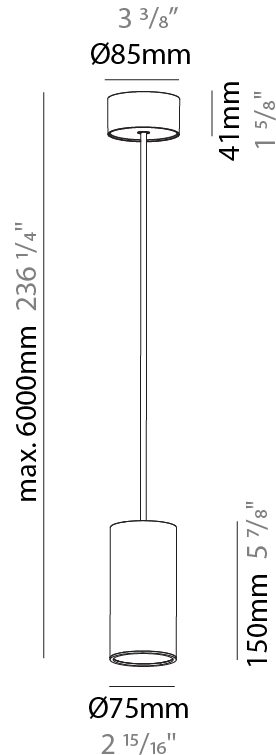

GENERAL

Series: Hangover
Subseries: Hangover Monopoint Surface Canopy
Brand: Prolicht
Division: Architectural
Mounting Type: Suspension
Mounting Location: Ceiling
Subcategory: Pendant

PHYSICAL

Shape: Cylinder
Diameter (mm): 75
Diameter (in): 2 ¹⁵/₁₆
Height (mm): 150
Height (in): 5 ⁷/₈
Max. Overall Height (mm): 2150
Max. Overall Height (in): 84 ⁵/₈
Light Distribution: Direct / Indirect
Diffuser: Shine Ring 0-6
Fixture Finish: SSR / BKV / CWI / CRY / HAB / LAG / UFT / ITA / RUA / RUR / MIC / FTG / MYG / TWT / LOD / PUS / FRO / FUP / KIA / POP / BLS / SPG / MEY / GOH / GUM / CHC / COM / ABZ / JAG / OBR / MOS / ROR
Fixture Material: Aluminum
Cable Details: 2000mm / 6000mm Cable in White / Black / Orange / Red

ELECTRICAL

Lamp Type: LED (Zhaga Standard)
Input Wattage (W): 10.9
Total Output Wattage (W): 9
Dimming: Non-Dimmable
Driver Included: Yes
Driver Location: Integrated
Driver Type: Constant Current
Driver Class: Class 2
Housing: ENCP3
Input Voltage (V): 120
Constant Current (MA): 500
Upon Request: Remote: 0-10Vdc dimming / Phase dimming 120Vac

LED

Number of LEDs: 2
Color Temperature (°K): 2700 / 3000 / 4000
Max. Delivered Lumen (lm): 911
CRI: >90 CRI
Efficiency (%): 86
Lamp Life (hrs): 50000

OPTICAL

Reflector: 18 / 36 / 52

RATINGS AND CERTIFICATIONS

Certified By: Certified for North American Standards
IP rating: IP20